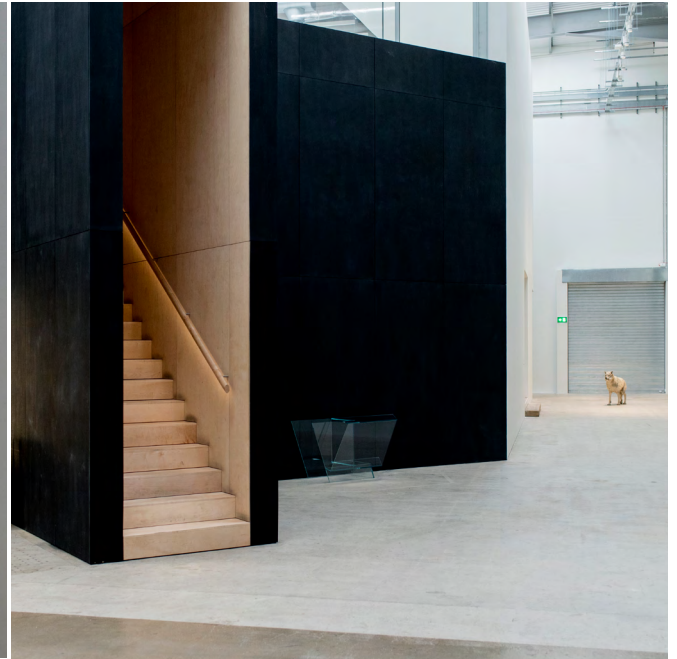

ROGREGORWAYNE

GALLERY SPACE

This unique ground floor space is a versatile location for a variety of filming and photography projects as well as different types of events. Recent hires include television networks, major commercial brands and high-profile launch events.

- Dimensions: 37m x 17m x 11m
- Total power rating 3.5kw (16A), three phase power available
- Roller Shutter (3m x 3.6m)
- Air heating and cooling by air handling units
- Wired Data Connection